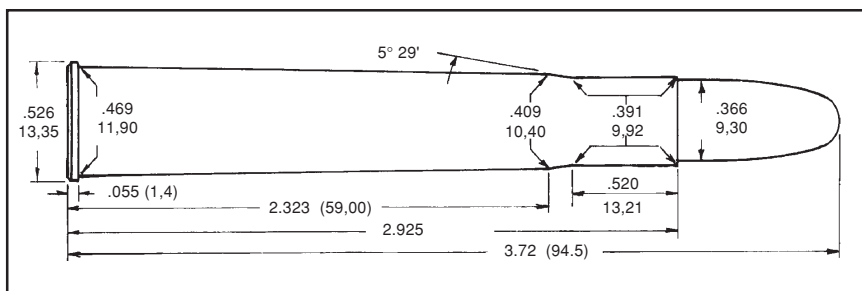

9.3x74R

The 9.3x74R is a popular cartridge in Germany for single shot, double, and combination guns. Developed early in this century, it is still available in both Austrian and German firearms.

The 9.3x74R gained a reputation for reliability on all large game in Africa including elephant. It would be more than adequate for any North American big game. Accurate **4350** is an excellent choice for handloading the 9.3x74R.

There is no SAAMI pressure limit for the 9.3x74R. Norma factory ammunition produced pressures of 47,000 P.S.I. in our test barrel. These loads do not exceed that pressure.

9.3x74R				
Gun	McGOWAN	Max Length	2.925"	
Barrel Length	24"	Trim Length	2.905"	
Primer	CCI 250	OAL Max	3.720"	
Case	NORMA	OAL Min	--	

Bullet	START LOADS			MAXIMUM LOADS			P.S.I.	Cartridge Length	Comment
	Powder	Grains	Vel.	Powder	Grains	Vel.			
BAR 250-X	2520	46.8	1986	2520	52.0	2257	42,700	3.800"*	
	2700	56.1	2119	2700	59.0	2254	42,000		
	4350	58.5	1949	4350	65.0	2215	33,500		Compressed
	3100	58.5	1748	3100	65.0	1986	29,000		Compressed
SPR 270 SSP	5744	27.5	1391	5744	37.0	2004	41,500	3.775"*	
	4350	61.7	2071	4350	68.5	2353	43,000		Compressed
	3100	61.7	1863	3100	68.5	2117	32,300		Compressed
BAR 286-X	4350	58.5	1955	4350	65.0	2222	45,100	3.800"*	Compressed
	3100	58.5	1773	3100	65.0	2015	34,000		Compressed

* Over Recommended MAX OAL