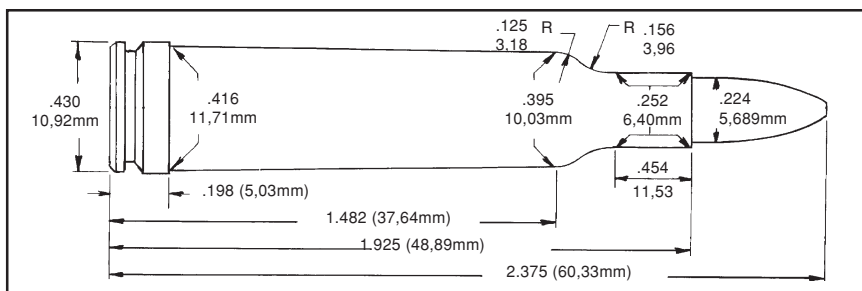

# .224 WEATHERBY MAGNUM

In 1963, the .224 Varmintmaster was introduced by Weatherby in a reduced scale version of the famous Mark V rifle. At present, rifles chambered for the .224 Weatherby are only available from Weatherby. This

## .224 WEATHERBY MAGNUM

Gun	DOUGLAS	Max Length	1.925"
Barrel Length	26"	Trim Length	1.913"
Primer	REM 9°	OAL Max	2.375"
Case	WBY	OAL Min	--

Bullet	START LOADS			MAXIMUM LOADS			P.S.I.	Cartridge Length	Comment
	Powder	Grains	Vel.	Powder	Grains	Vel.			
SPR 50 HP	<b>2015</b>	27.5	3139	<b>2015</b>	30.5	3567	50,900	2.375"	
	<b>2230</b>	28.4	3129	<b>2230</b>	31.5	3556	52,700		
	<b>2460</b>	29.3	3191	<b>2460</b>	32.5	3626	51,500		
	<b>2495</b>	28.8	2981	<b>2495</b>	32.0	3387	41,800		Compressed
	<b>2520</b>	29.7	3060	<b>2520</b>	33.0	3477	45,400		Compressed
NOS 55 SBT	<b>2015</b>	27.0	3015	<b>2015</b>	30.0	3426	52,400	2.370"	
	<b>2230</b>	28.4	3005	<b>2230</b>	31.5	3415	51,100		
	<b>2460</b>	28.8	3016	<b>2460</b>	32.0	3427	50,000		
	<b>2495</b>	28.8	2964	<b>2495</b>	32.0	3368	47,900		Compressed
	<b>2520</b>	29.7	2988	<b>2520</b>	33.0	3395	48,900		Compressed
HDY 60 SP	<b>2015</b>	26.6	2910	<b>2015</b>	29.5	3307	54,000	2.375"	
	<b>2230</b>	28.4	2920	<b>2230</b>	31.5	3318	53,500		
	<b>2460</b>	28.8	2963	<b>2460</b>	32.0	3367	54,700		
	<b>2495</b>	28.8	2904	<b>2495</b>	32.0	3300	51,000		Compressed
	<b>2520</b>	29.7	2917	<b>2520</b>	33.0	3315	50,900		Compressed