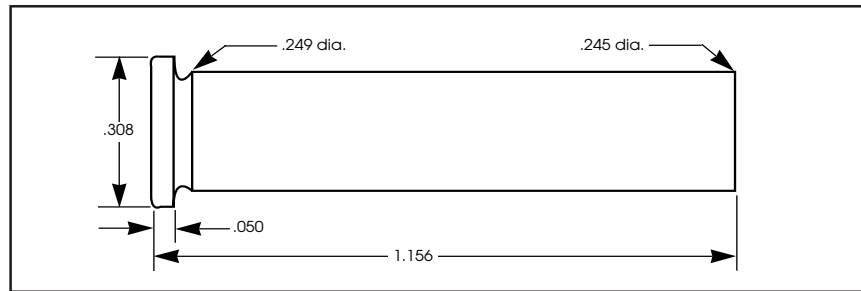

.22 CCM

The .22 Cooper Centerfire Magnum is the .22 Extra Long Centerfire reborn. The .22 Extra Long Centerfire was designed for the Model 1882 Maynard single shot hunting and gallery rifles. It was replaced by the .22 WCF.

The .22 CCM can be thought of as a reloadable .22 WMR. Its performance actually places it midway between the .22 WMR and the .22 Hornet.

The maximum loads shown below are approved by Cooper Arms.

.22 CCM				
Gun	SHILEN	Max Length	1.156"	
Barrel Length	24"	Trim Length	1.154"	
Primer	REM 1°	OAL Max	--	
Case	CCM	OAL Min	--	

Bullet	START LOADS			MAXIMUM LOADS			C.U.P.	Cartridge Length	Comment
	Powder	Grains	Vel.	Powder	Grains	Vel.			
45 (L) RNGC	N100	2.0	1308	N100	3.0	1735	48,500	1.450"	LY225348
	No.9	5.4	1742	No.9	6.0	1980	39,600		
	1680	7.2	1646	1680	8.0	1870	39,500		Compressed
SRA 40 SP	No.9	5.9	1925	No.9	6.5	2188	47,100	1.480"	
	1680	7.7	1743	1680	8.5	1981	30,800		Compressed
HDY 45 "Bee"	No.9	5.4	1749	No.9	6.0	1988	46,300	1.450"	
	1680	6.3	1527	1680	7.0	1735	29,700		Compressed